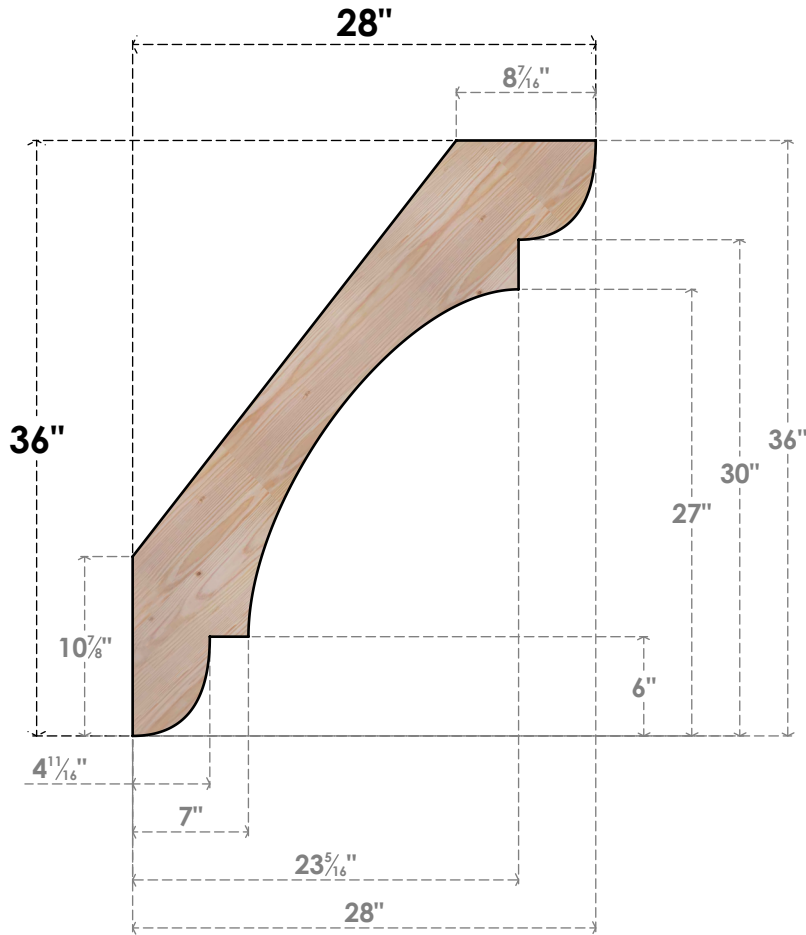

# BRC06X28X36OLY00SDF

5 1/2"W X 28"D X 36"H OLYMPIC SMOOTH BRACE, DOUGLAS FIR

**SIDE**

**FRONT**

EKENA MILLWORK  
 2300 WEST MAIN ST.  
 CLARKSVILLE, TX 75426  
 TOLL FREE: 866-607-0453  
 WWW.EKENAMILLWORK.COM

**NOTES**

1. INSTALLATION TO BE COMPLETED IN ACCORDANCE WITH MANUFACTURER'S SPECIFICATIONS.
2. DRAWING MAY NOT BE TO SCALE
3. THIS DRAWING IS INTENDED FOR DESIGN AND PLANNING PURPOSES ONLY.
4. ALL INFORMATION CONTAINED HEREIN WAS CURRENT AT THE TIME OF DEVELOPMENT BUT MUST BE REVIEWED AND APPROVED BY THE PRODUCT MANUFACTURER TO BE CONSIDERED ACCURATE.
5. PRODUCTS ARE NOT KILN DRIED. THIS ITEM IS UNIQUE AND WILL CONTAIN THE NATURAL VARIATIONS THAT THE WOOD SPECIES OFFERS. THIS MAY RESULT IN VARIATIONS UP TO 1/4"