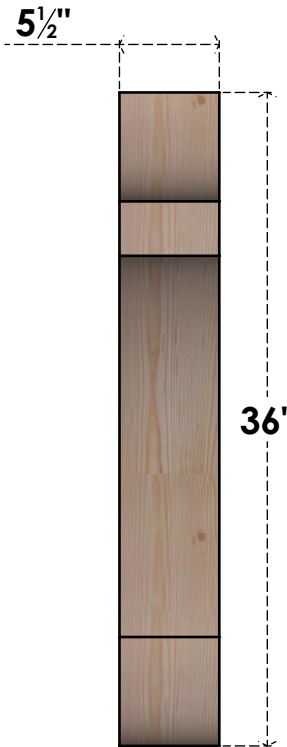

# BRC06X28X36OLY00SDF

5 1/2"W X 28"D X 36"H OLYMPIC SMOOTH BRACE, DOUGLAS FIR

**SIDE**

**FRONT**

EKENA MILLWORK  
 2300 WEST MAIN ST.  
 CLARKSVILLE, TX 75426  
 TOLL FREE: 866-607-0453  
 WWW.EKENAMILLWORK.COM

**NOTES**

1. INSTALLATION TO BE COMPLETED IN ACCORDANCE WITH MANUFACTURER'S SPECIFICATIONS.
2. DRAWING MAY NOT BE TO SCALE
3. THIS DRAWING IS INTENDED FOR DESIGN AND PLANNING PURPOSES ONLY.
4. ALL INFORMATION CONTAINED HEREIN WAS CURRENT AT THE TIME OF DEVELOPMENT BUT MUST BE REVIEWED AND APPROVED BY THE PRODUCT MANUFACTURER TO BE CONSIDERED ACCURATE.
5. PRODUCTS ARE NOT KILN DRIED. THIS ITEM IS UNIQUE AND WILL CONTAIN THE NATURAL VARIATIONS THAT THE WOOD SPECIES OFFERS. THIS MAY RESULT IN VARIATIONS UP TO 1/4"